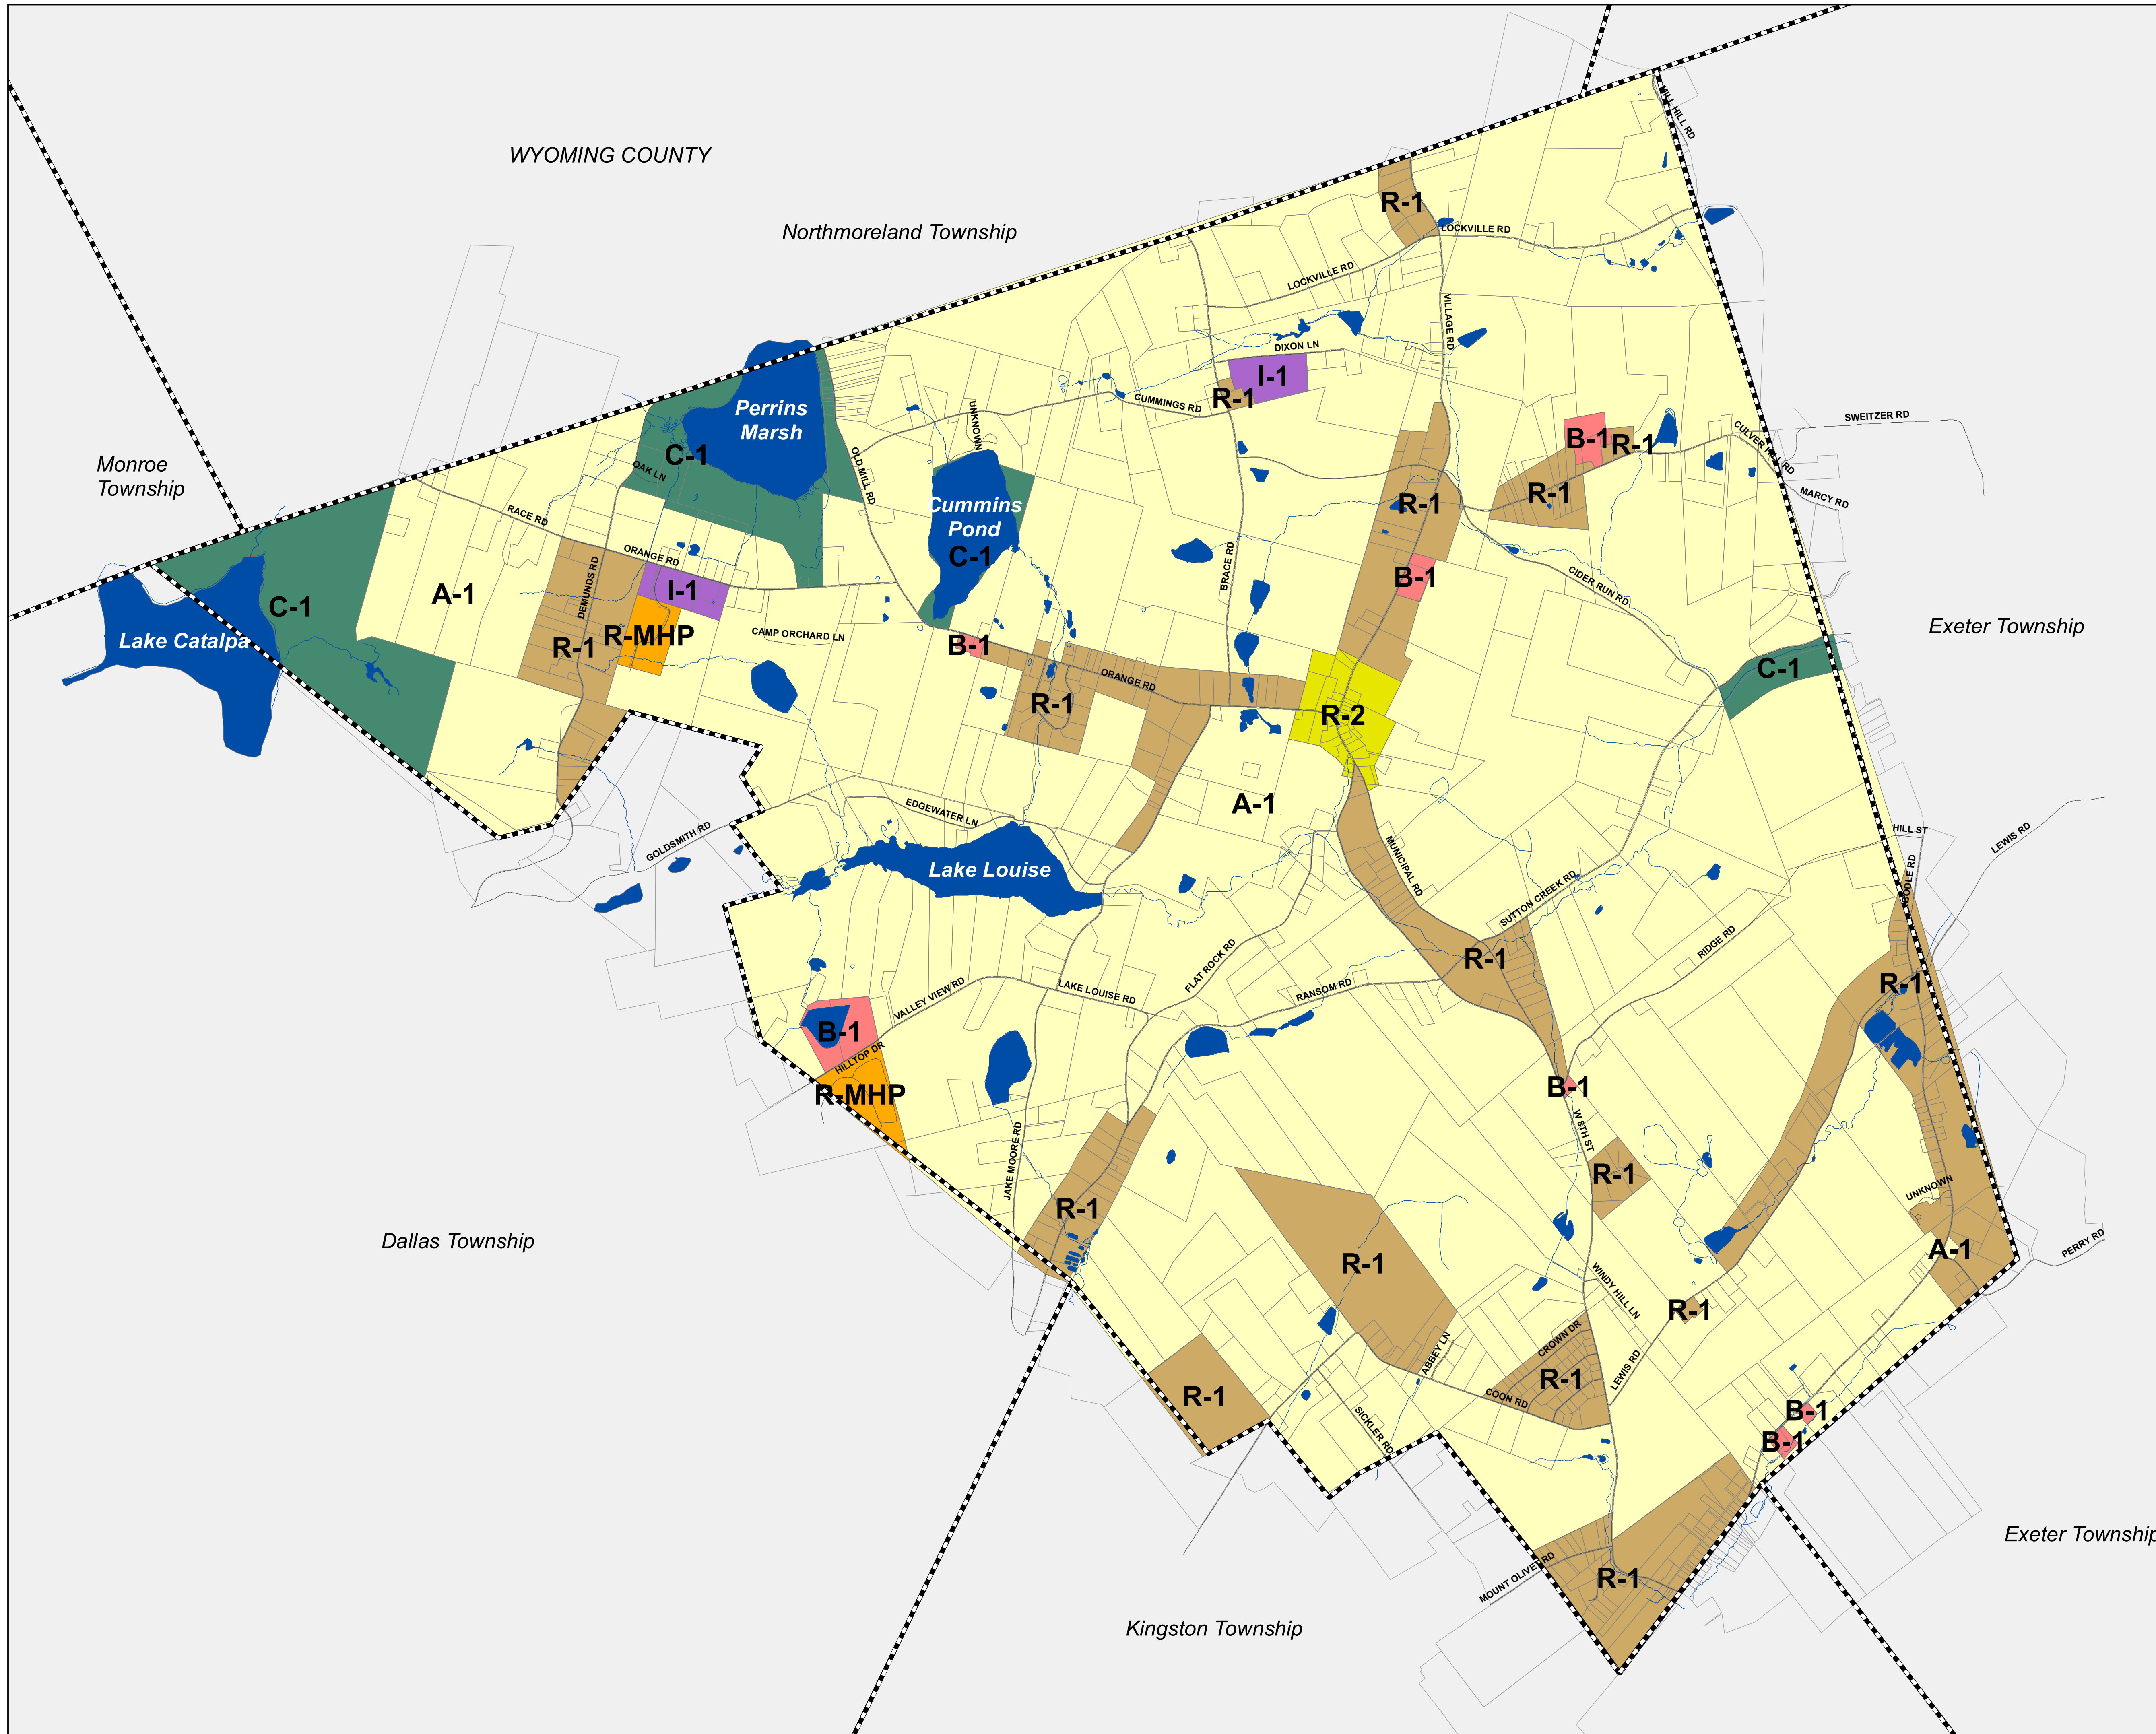

Zoning Map

Legend

Zoning Districts

- A-1 Agricultural
- R-1 Single Family Residential
- R-2 Two Family Residential
- R-MHP Residential Mobile Home Park
- B-1 Light Commercial
- C-1 Conservation
- I-1 Light Industrial

Data Sources:
 Base Features - Luzerne County, 2/2010
 Zoning Districts - Luzerne County, 8/2010 &
 Franklin Township Zoning Ordinance

Franklin Township Comprehensive Plan

Franklin Township
 Luzerne County, Pennsylvania

Map Prepared By:
 Nanci Sarcinello, AICP
 Sarcinello Planning & GIS Services
 Swarthmore, Pennsylvania 19081

Date: July 5, 2011